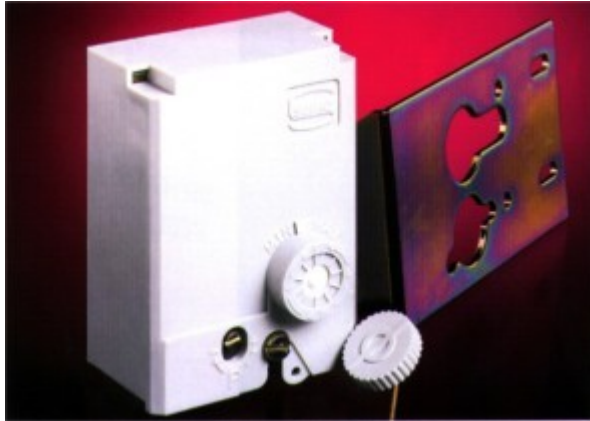

SWITCHES

Compact Industrial Pressure Switches

PRM

0,5 to 12 BAR

❖ MANUAL RESET

Applications

Hot water or steam central heating.

Product & Points

Use of these compact pressure switches is enhanced by a lateral scale displaying the pressure setting.